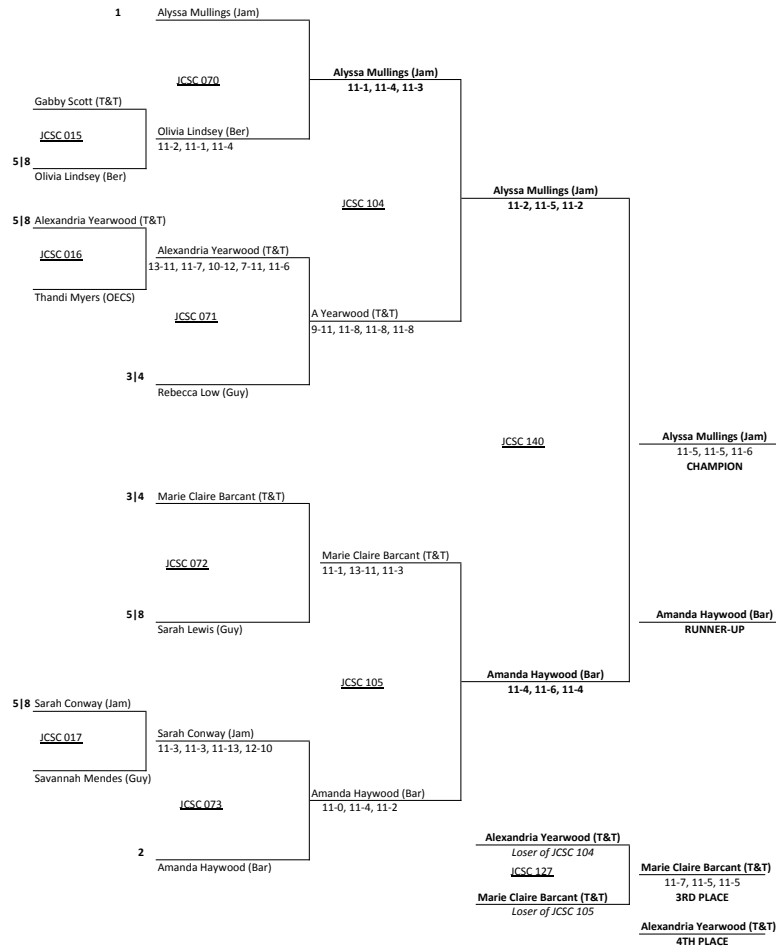

MONDAY 22ND	TUESDAY 23RD	TUESDAY 23RD	WEDNESDAY 24TH	TUESDAY 21ST
FIRST ROUND	QUARTER-FINAL	SEMI-FINALS	FINAL	RESULTS

SEEDINGS

- 1
- 2
- 3/4
- 3/4
- 5/8
- 5/8
- 5/8
- 5/8
- 5/8

MAIN

2013 JUNIOR CASA GIRLS' UNDER 15 CHAMPIONSHIPS

PLATE