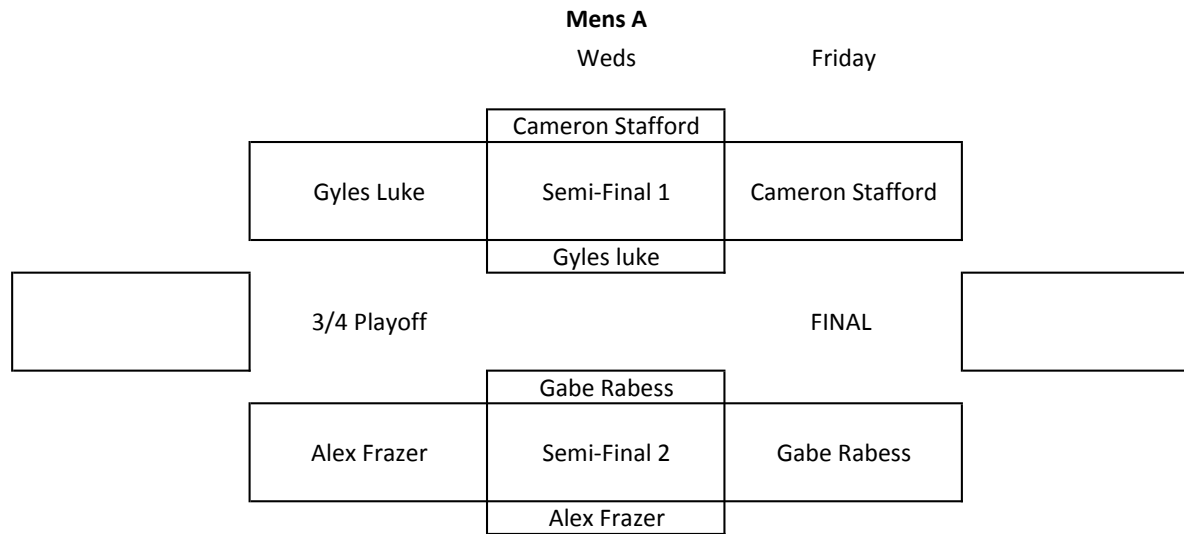

Bank National Squash Championships 2016

	<b>Weds</b>	
Cameron v Gyles	7:15pm	Ct1
Gabe v Alex	7:15pm	Ct2
	<b>Friday</b>	
Conso Final	7:30pm	Ct 3
FINAL	8:00pm	Ct 1