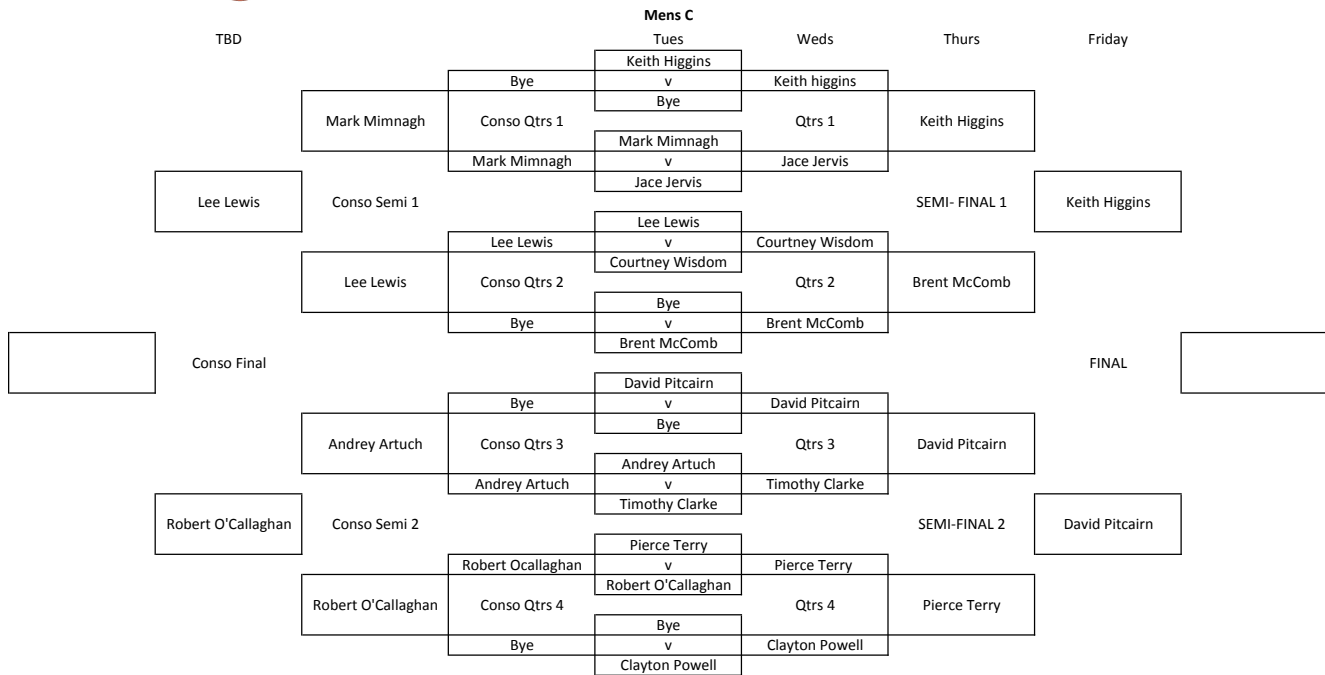

EFG Bank National Squash Championships 2016

Tues

Mark Mimmagh v Jace Jervis	6:30pm	Ct5
Andrey Artuch v Timothy Clarke	5:45pm	Ct5
Courtney Wisdom v Lee Lewis	5:00pm	Ct5
Pierce Terry v Robert O'Callaghan	5:45pm	Ct7

Weds

Qtrs 1	6:30pm	Ct6
Qtrs 2	5:45pm	Ct5
Qtrs 3	6:30pm	Ct7
Qtrs 4	5:45pm	Ct6

Thurs

Semi 1	6:30pm	Ct 3
Semi 2	7:15pm	Ct 1
Classic Conso 1	6:30pm	Ct5
Classic Conso 2	6:30pm	Ct7
Conso Semi 1	6:30pm	Ct 6
Conso Semi 2	5:45pm	Ct6