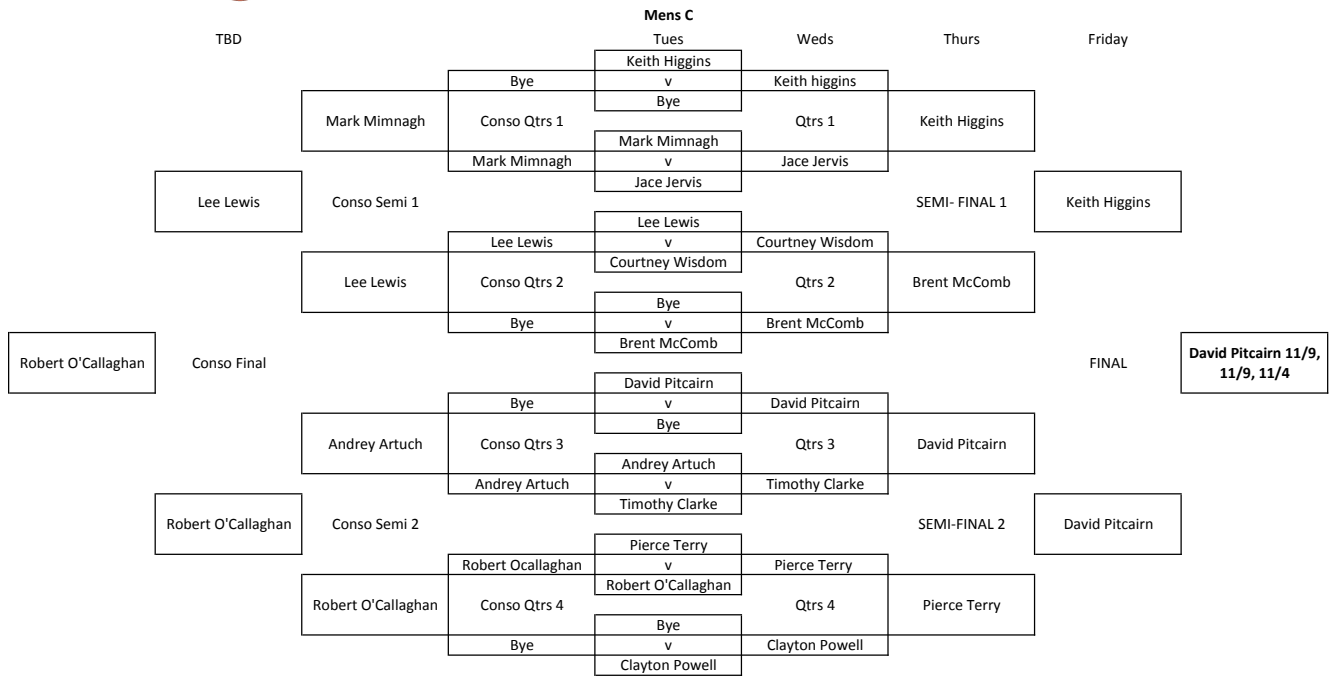

EFG Bank National Squash Championships 2016

Tues

Mark Mimmagh v Jace Jervis	6:30pm	Ct5
Andrey Artuch v Timothy Clarke	5:45pm	Ct5
Courtney Wisdom v Lee Lewis	5:00pm	Ct5
Pierce Terry v Robert O'Callaghan	5:45pm	Ct7

Weds

Qtrs 1	6:30pm	Ct6
Qtrs 2	5:45pm	Ct5
Qtrs 3	6:30pm	Ct7
Qtrs 4	5:45pm	Ct6

Thurs

Semi 1	6:30pm	Ct 3
Semi 2	7:15pm	Ct 1
Classic Conso 1	6:30pm	Ct5
Classic Conso 2	6:30pm	Ct7
Conso Semi 1	6:30pm	Ct 6
Conso Semi 2	5:45pm	Ct6